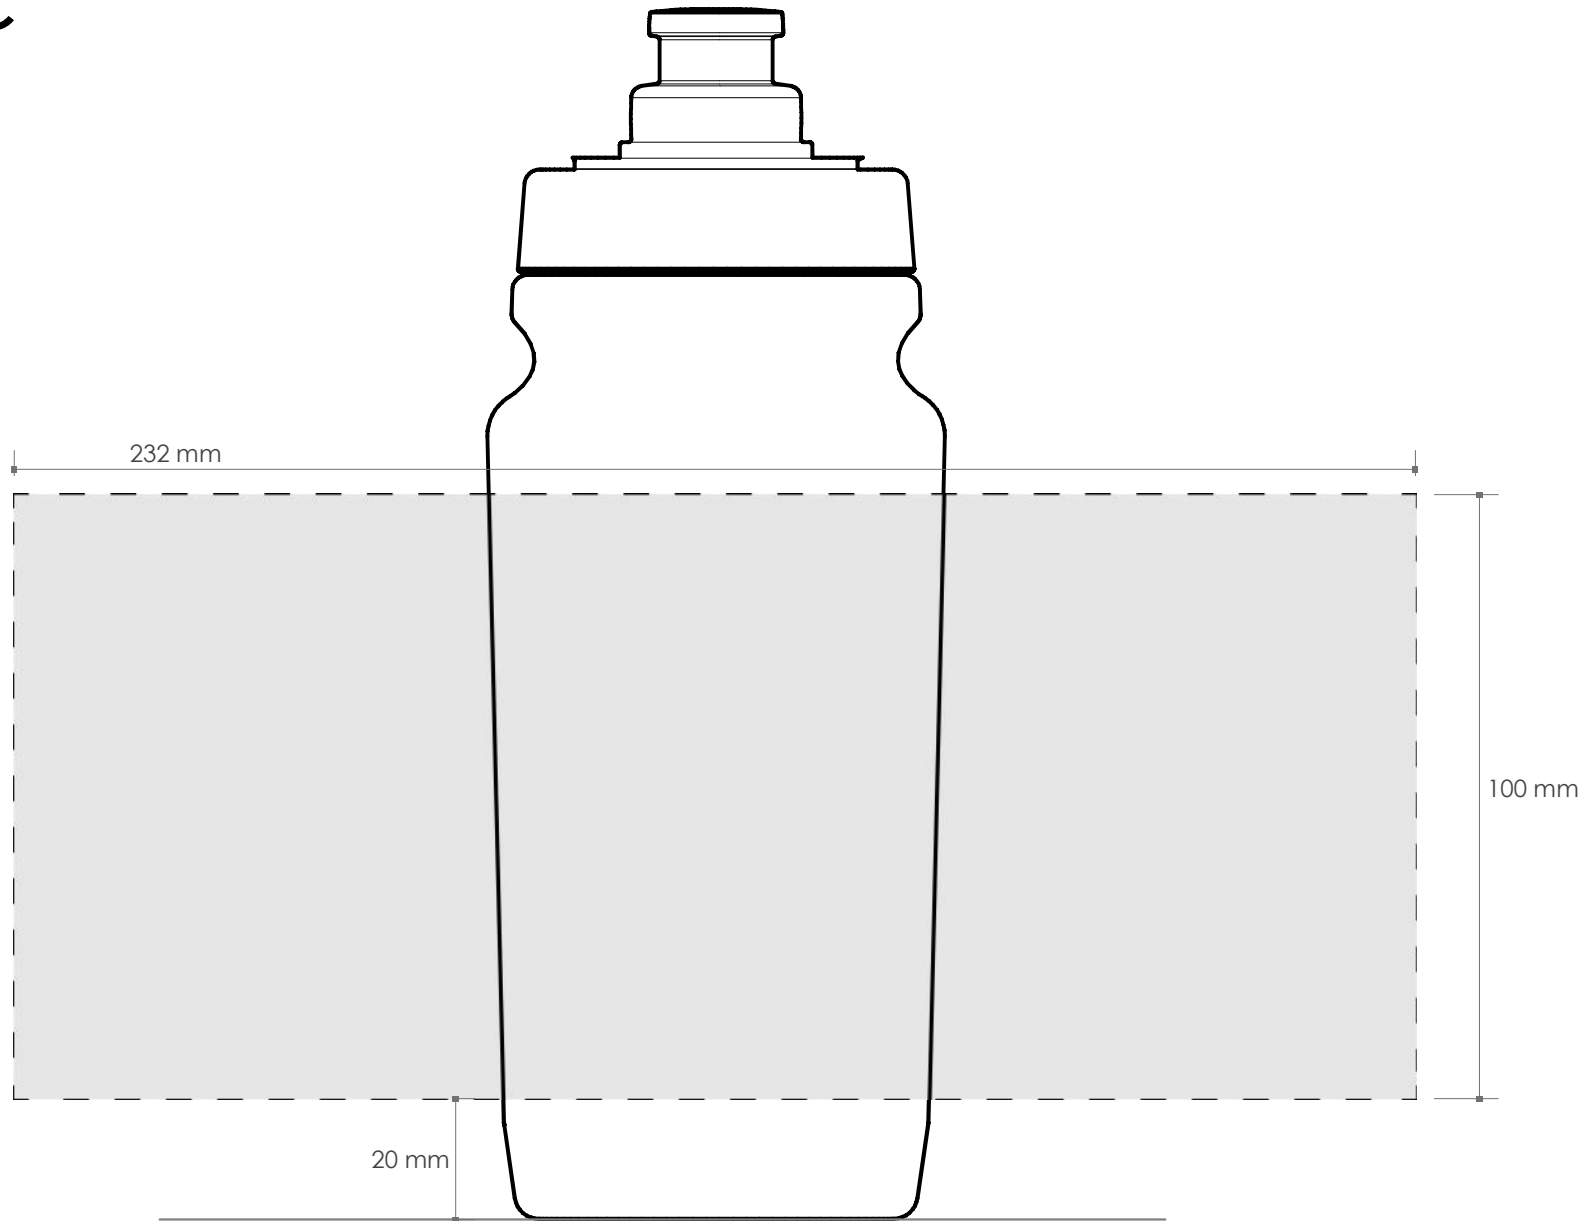

PRO

500cc

PrintArea

ANDRIOLO
bottle your ideas

The impression can not close on the circumference of the bottle:
it's necessary to consider a non -printable area (approx. 0,8 cm width)