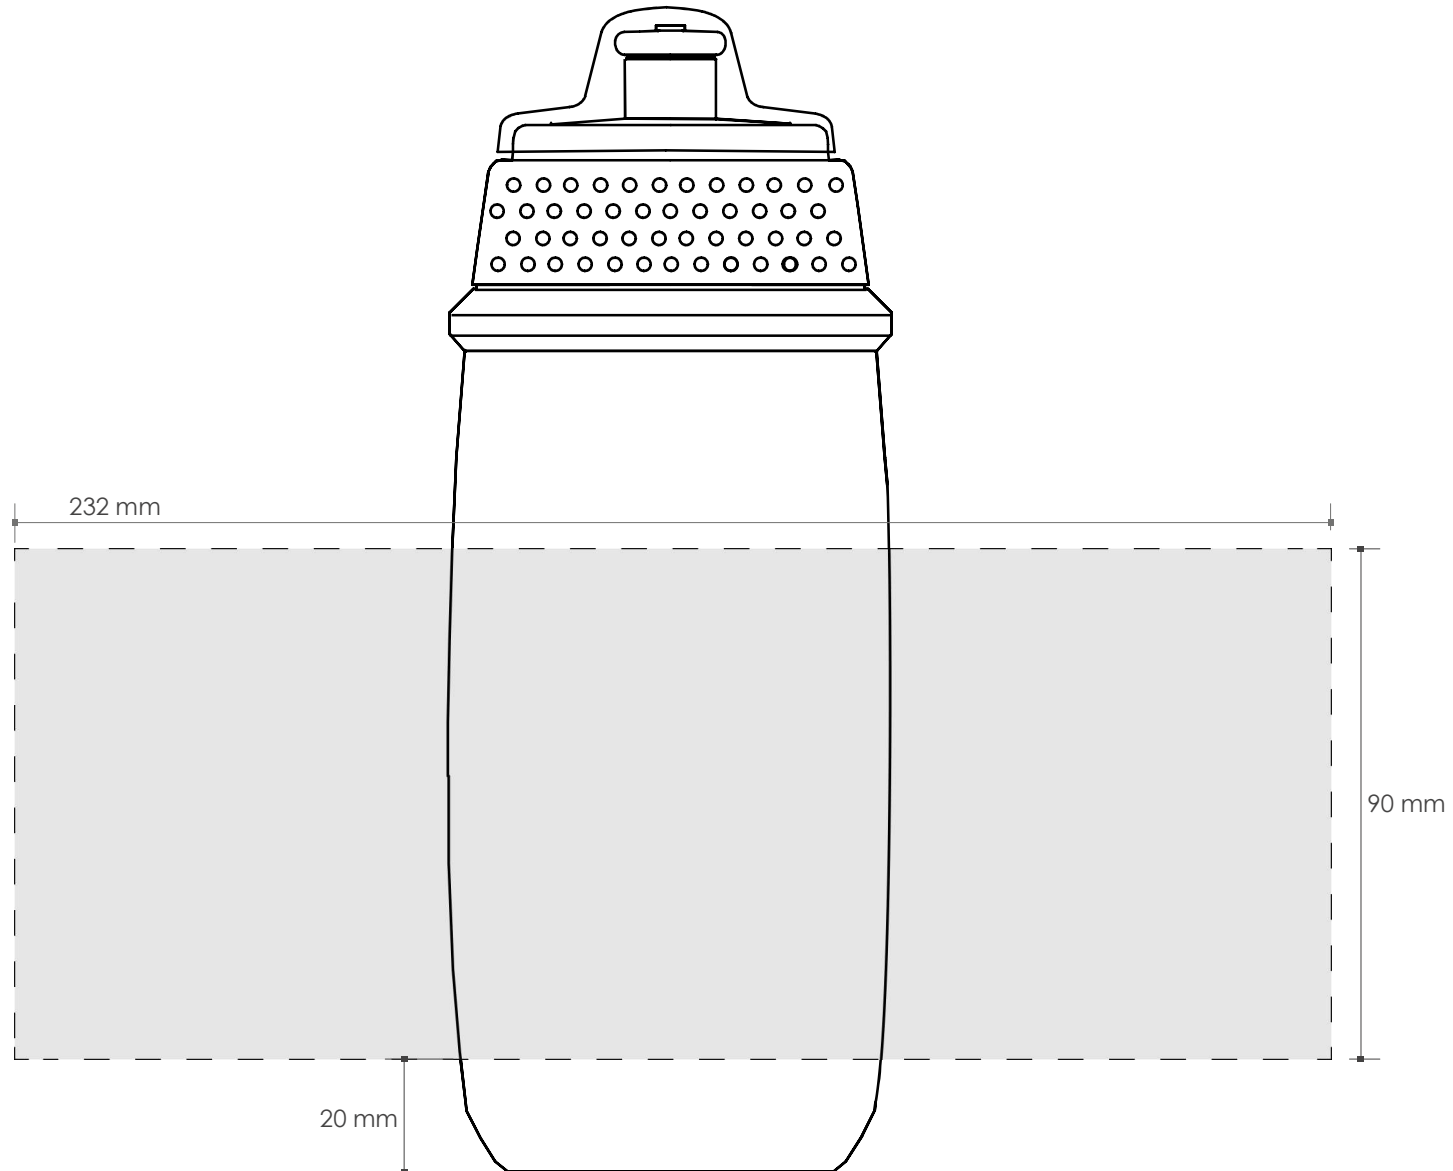

Alex

650cc

PrintArea

The impression can not close on the circumference of the bottle:
it's necessary to consider a non-printable area (approx. 0,8 cm width)