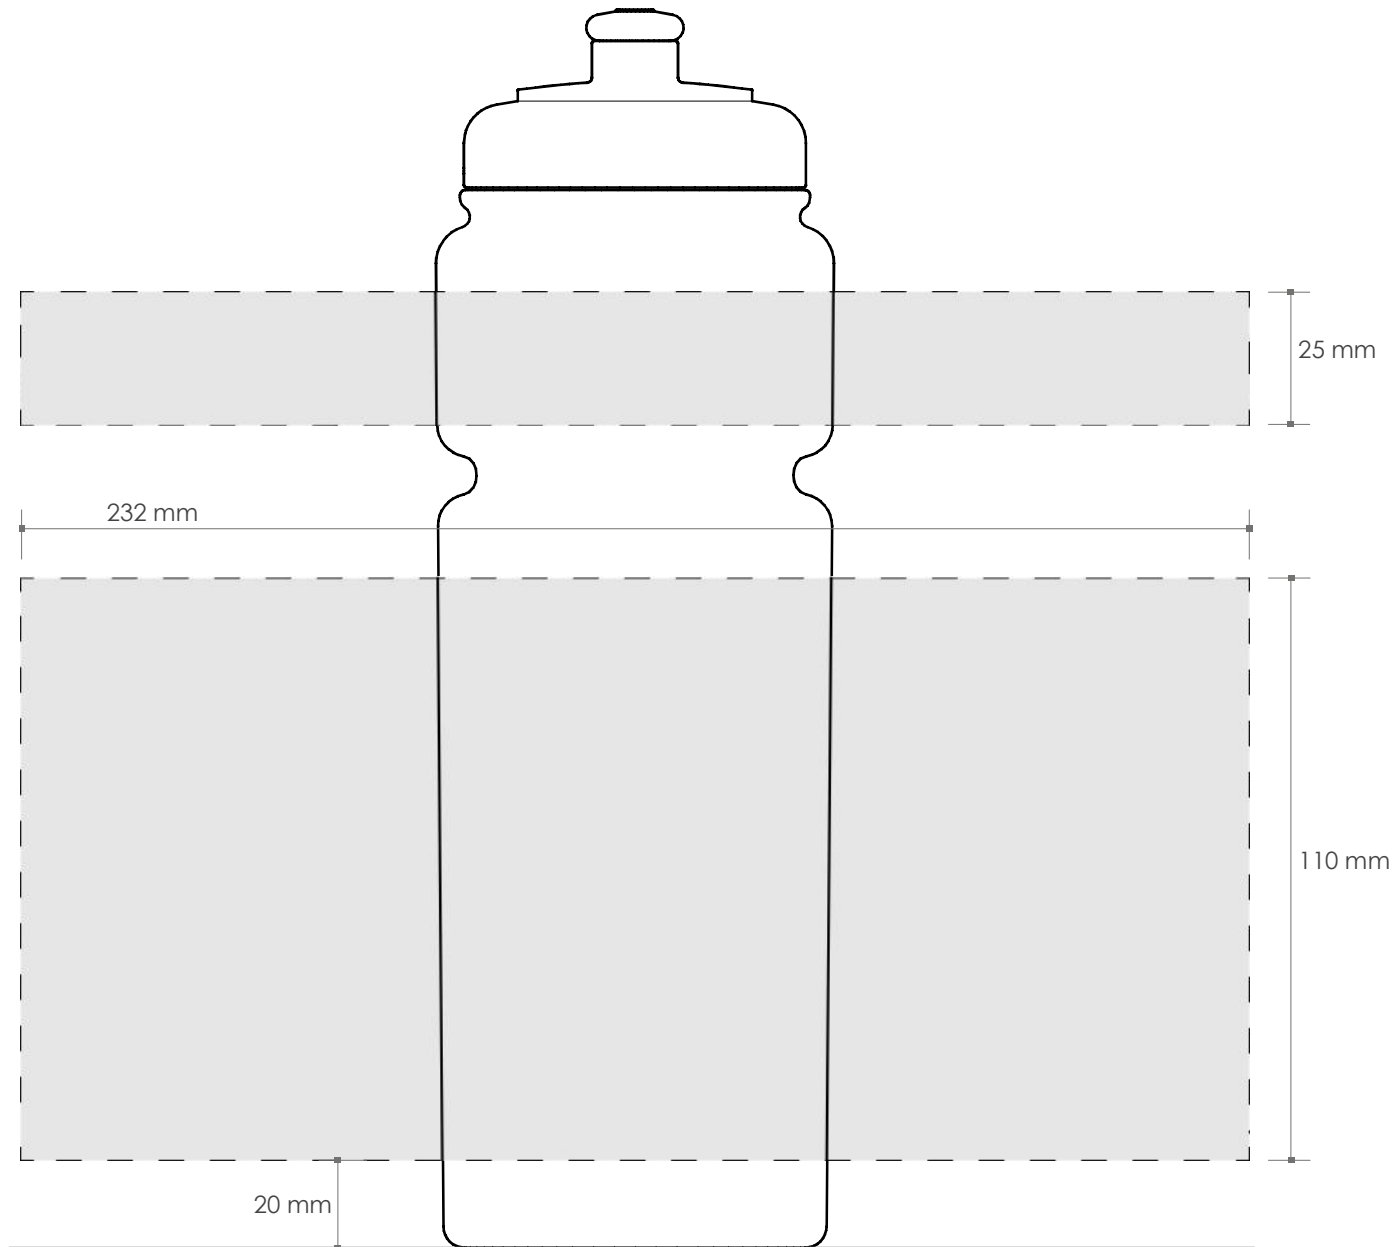

Fox XL

750cc

PrintArea

ANDRIOLO
bottle your ideas

The impression can not close on the circumference of the bottle:
it's necessary to consider a non-printable area (approx. 0,8 cm width)