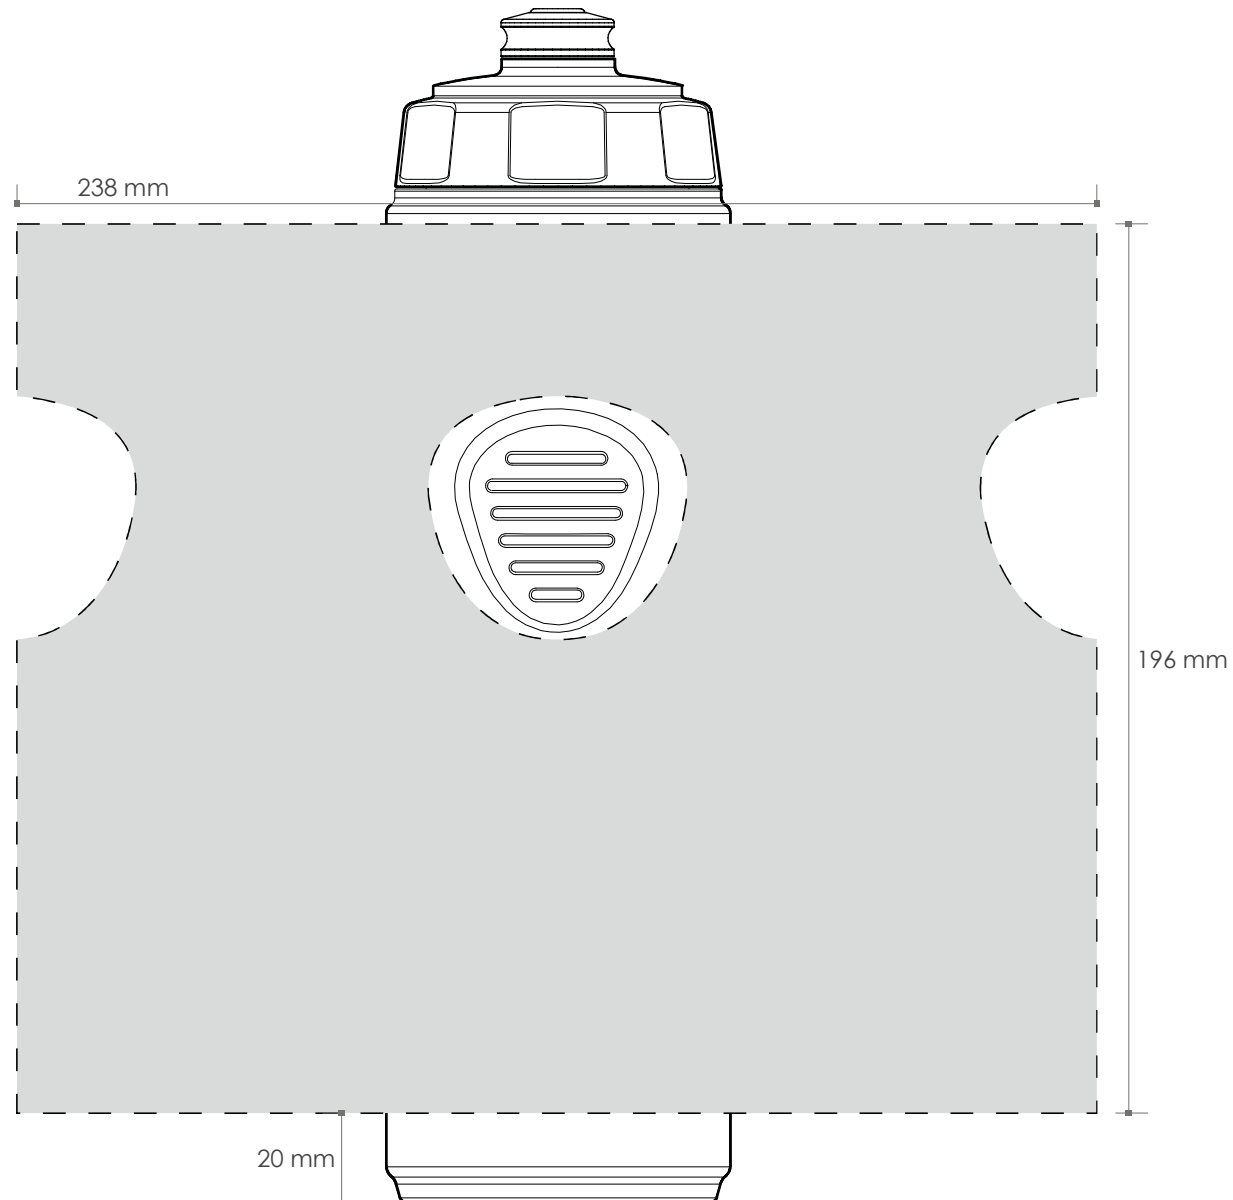

## 900cc

PrintArea

ANDRIOLO  
*bottle your ideas*

The impression can not close on the circumference of the bottle:  
it's necessary to consider a non-printable area (approx. 0,8 cm width)