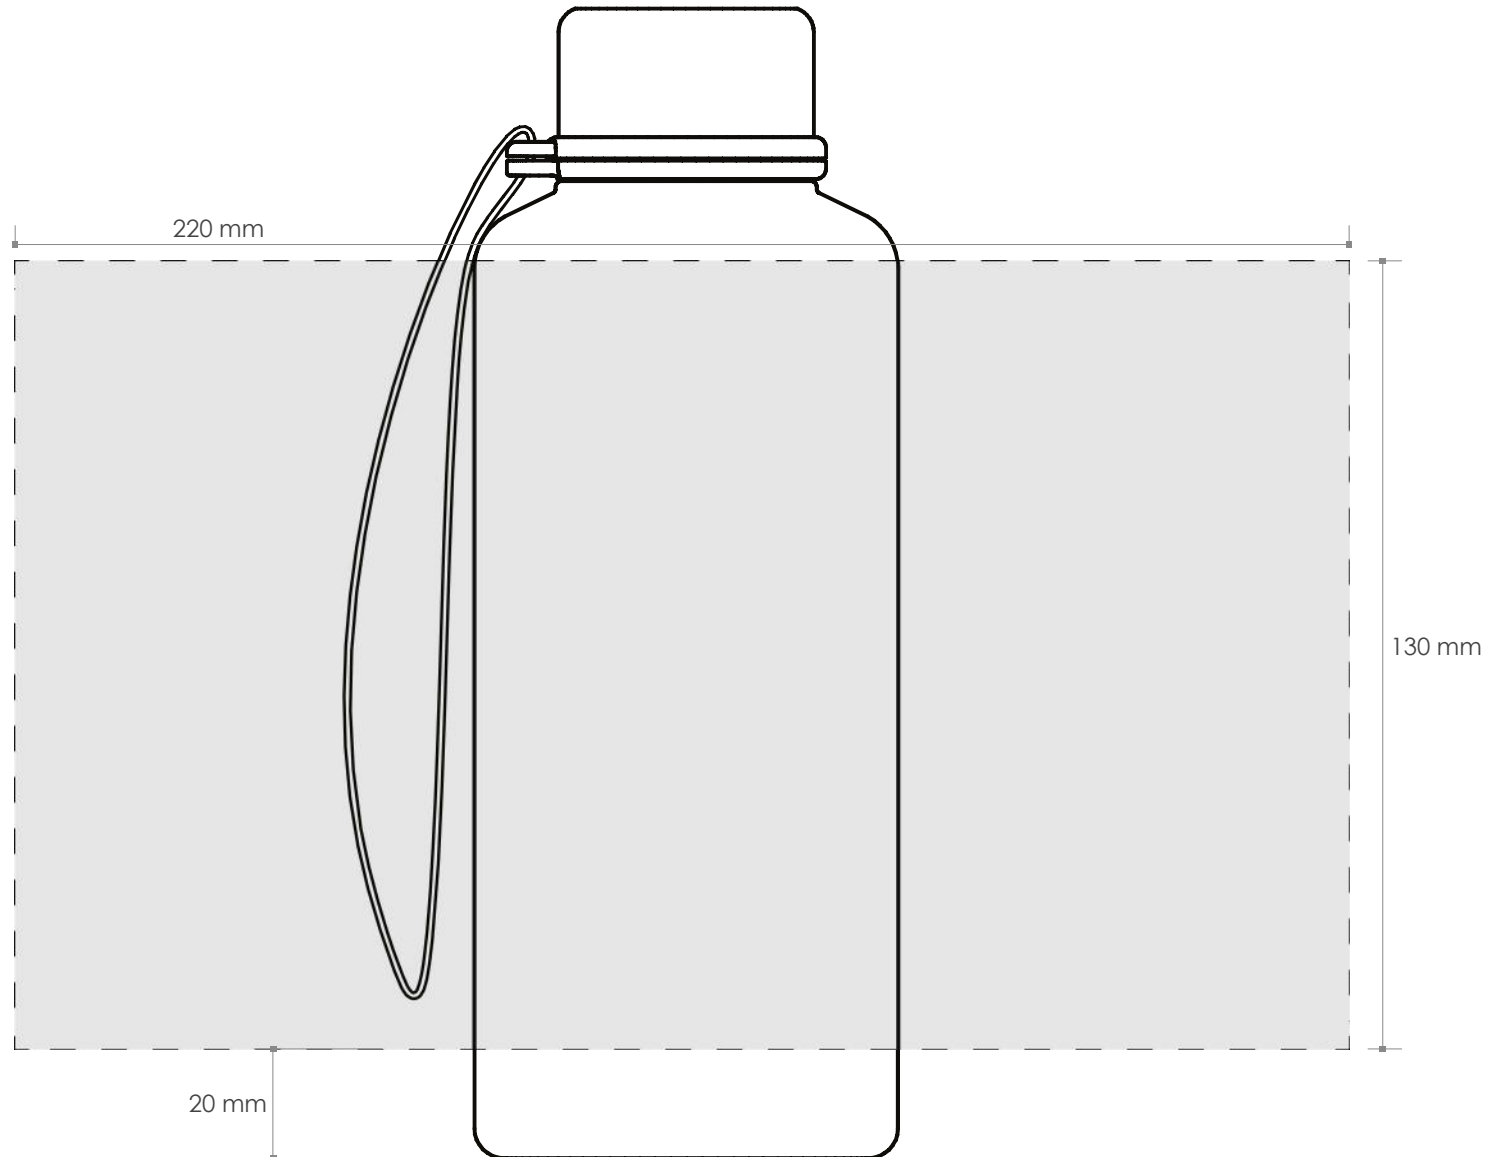

## 550cc

PrintArea

**ANDRIOLO**  
*bottle your ideas*

The impression can not close on the circumference of the bottle:  
it's necessary to consider a non-printable area (approx. 0,8 cm width)