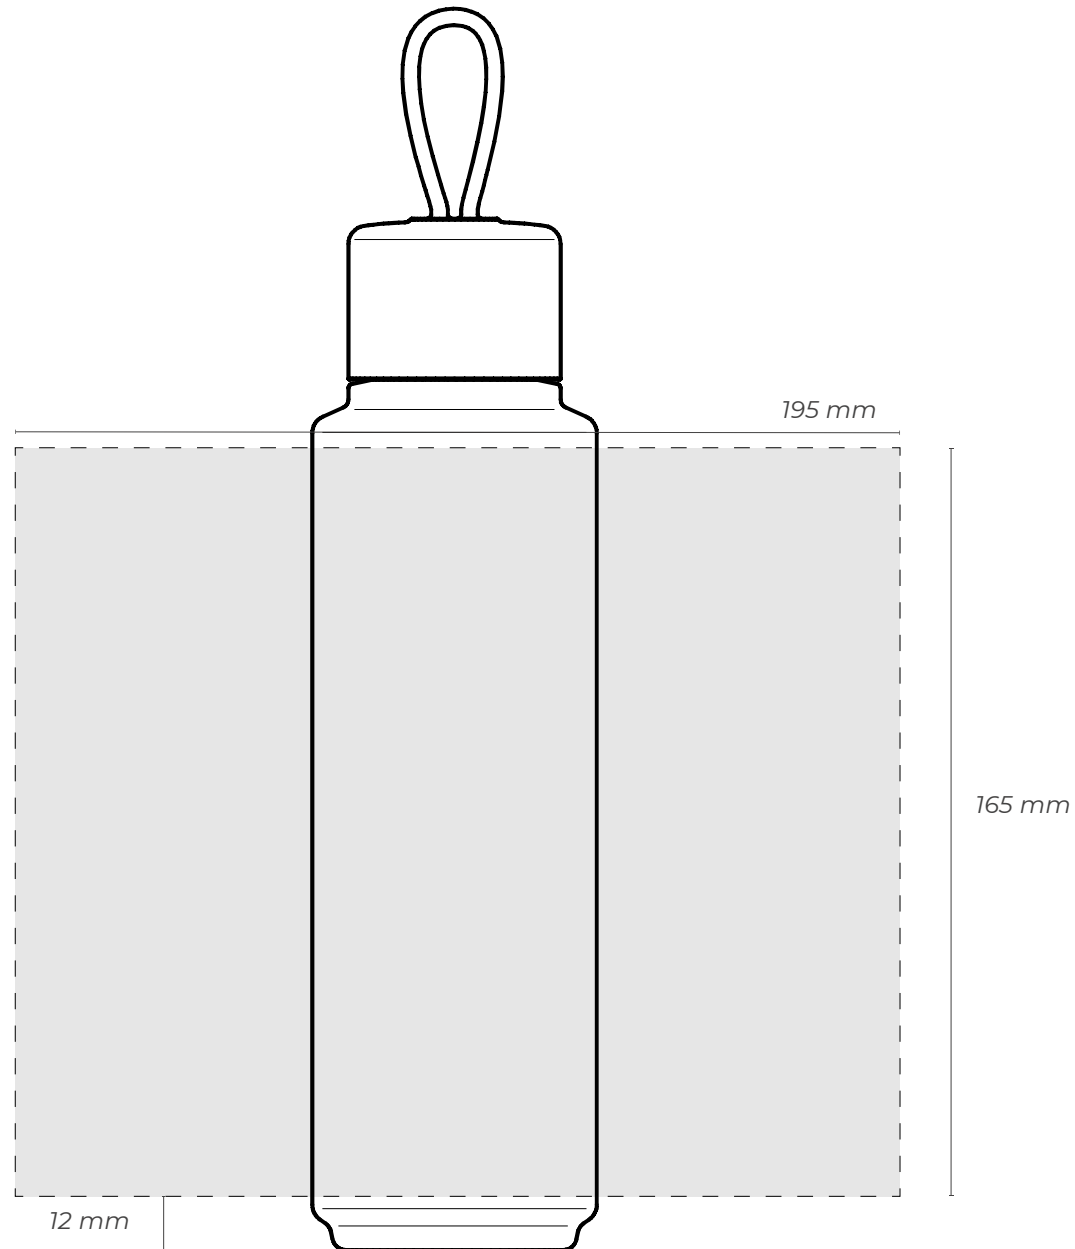

Iknos+

550cc

Print Area

*The impression can not close on the circumference of the bottle:
it's necessary to consider a non-printable area (approx. 0,8 cm width)*