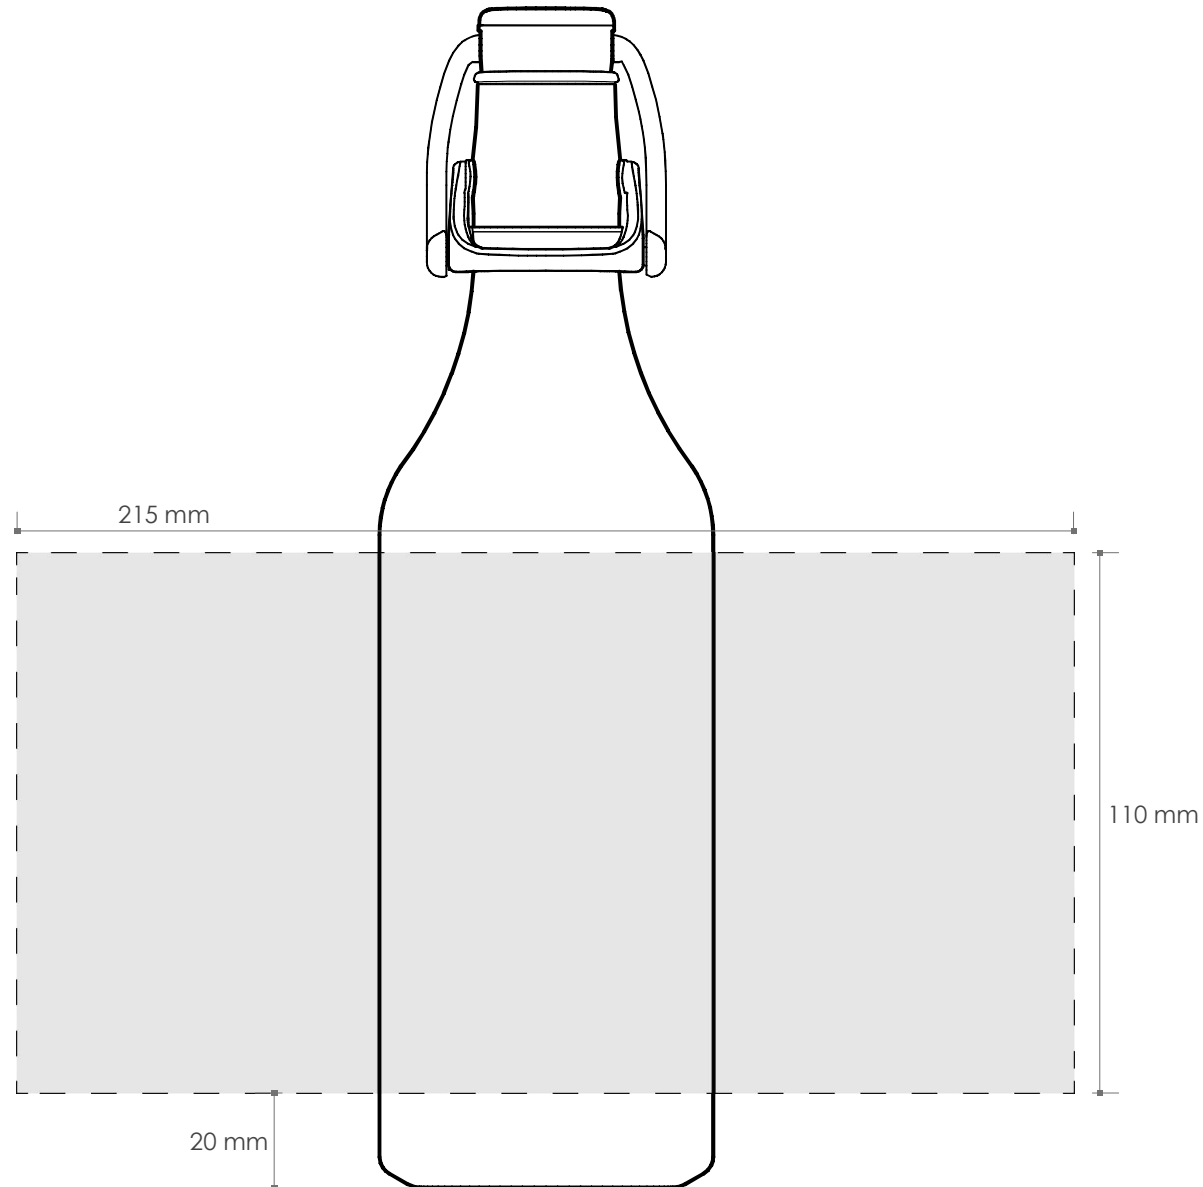

Devù

550cc

PrintArea

ANDRIOLO
bottle your ideas

The impression can not close on the circumference of the bottle:
it's necessary to consider a non-printable area (approx. 0,8 cm width)