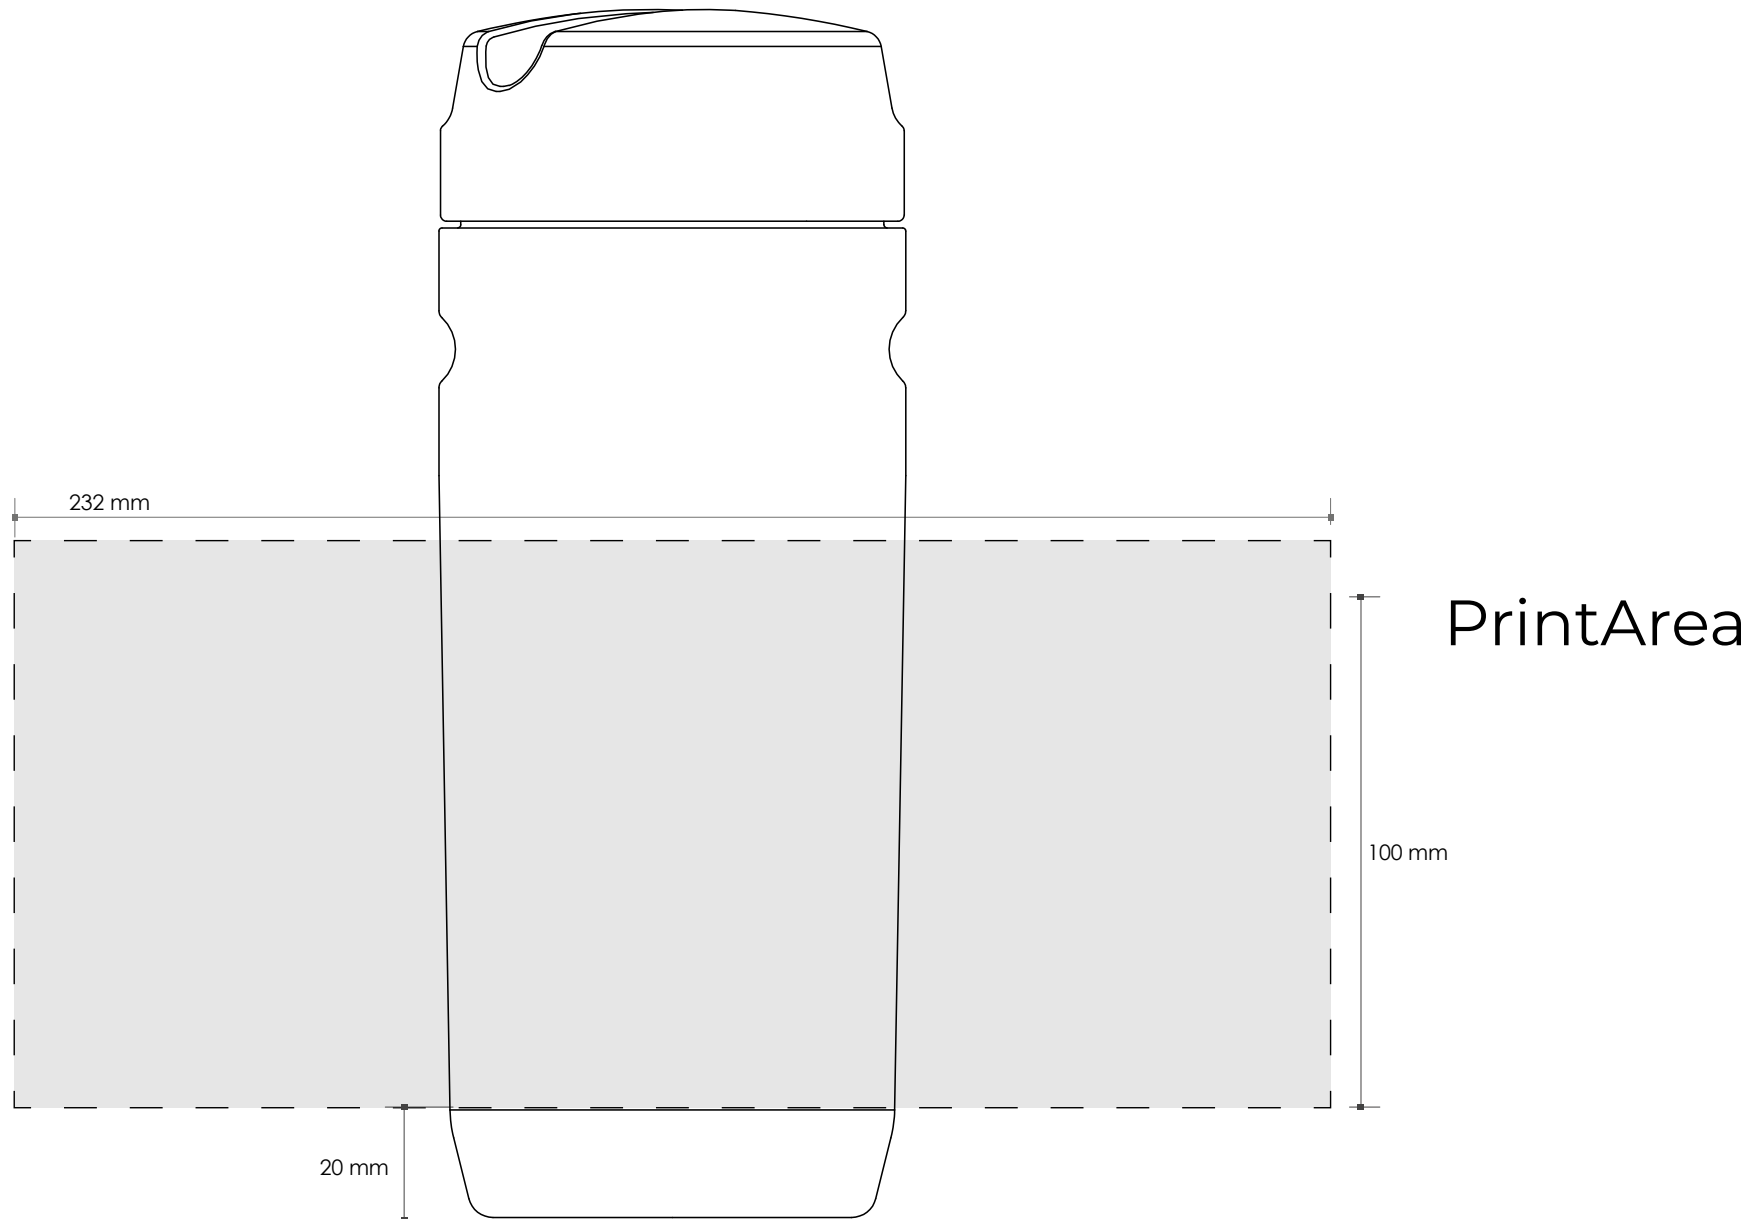

TOOLBOX XL

750cc

The impression can not close on the circumference of the bottle:
it's necessary to consider a non-printable area (approx. 0,8 cm width)