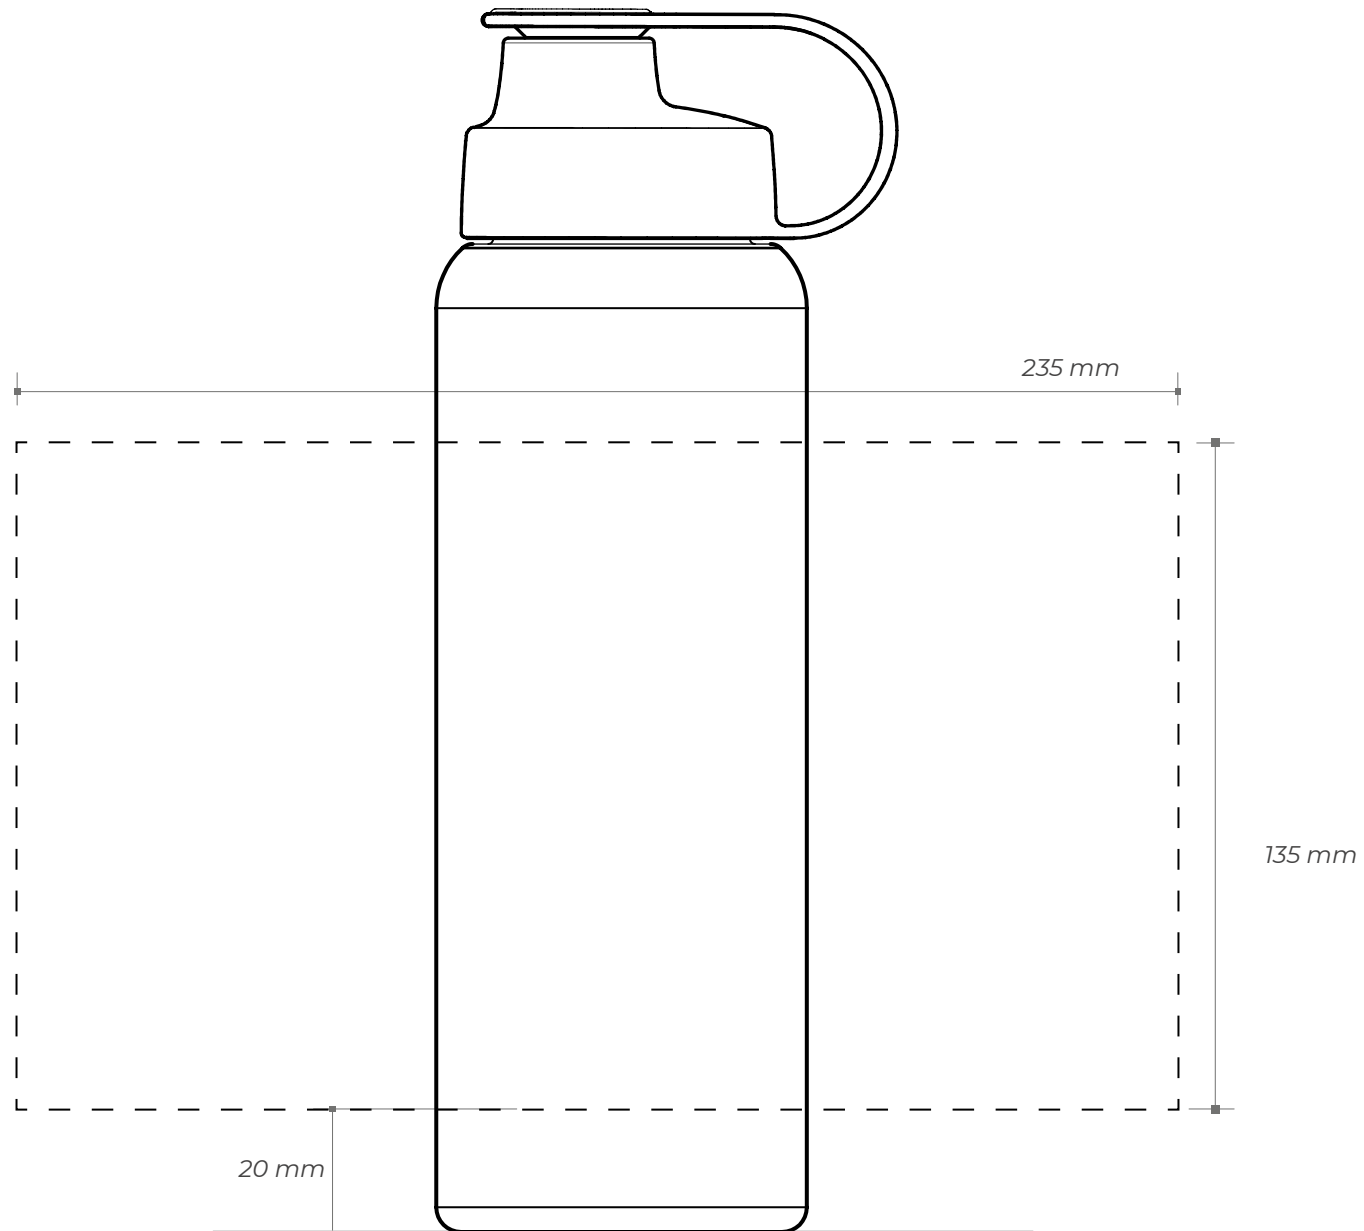

R6

750cc

Print Area

ANDRIOLO
bottle your ideas

*The impression can not close on the circumference of the bottle:
it's necessary to consider a non-printable area (approx. 0,8 cm width)*