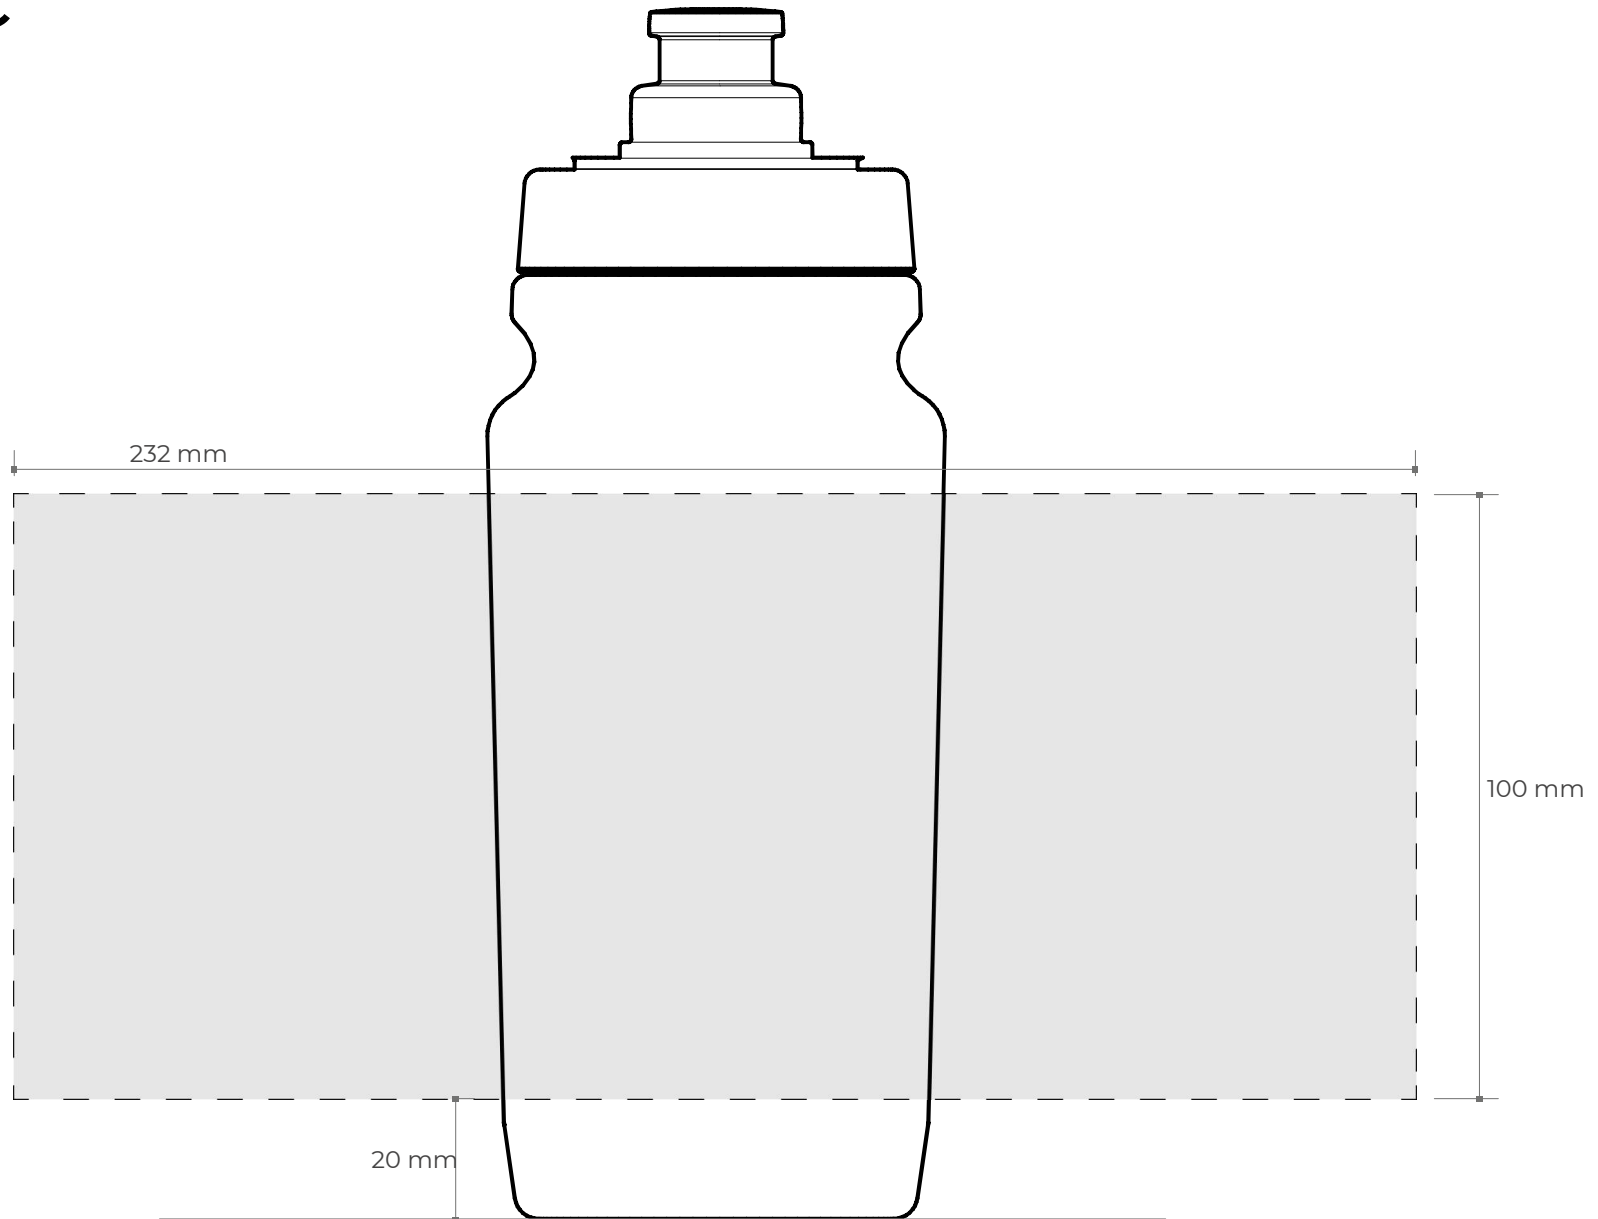

PRO

550cc

Print Area

The impression can not close on the circumference of the bottle:
it's necessary to consider a non -printable area (approx. 0,8 cm width)