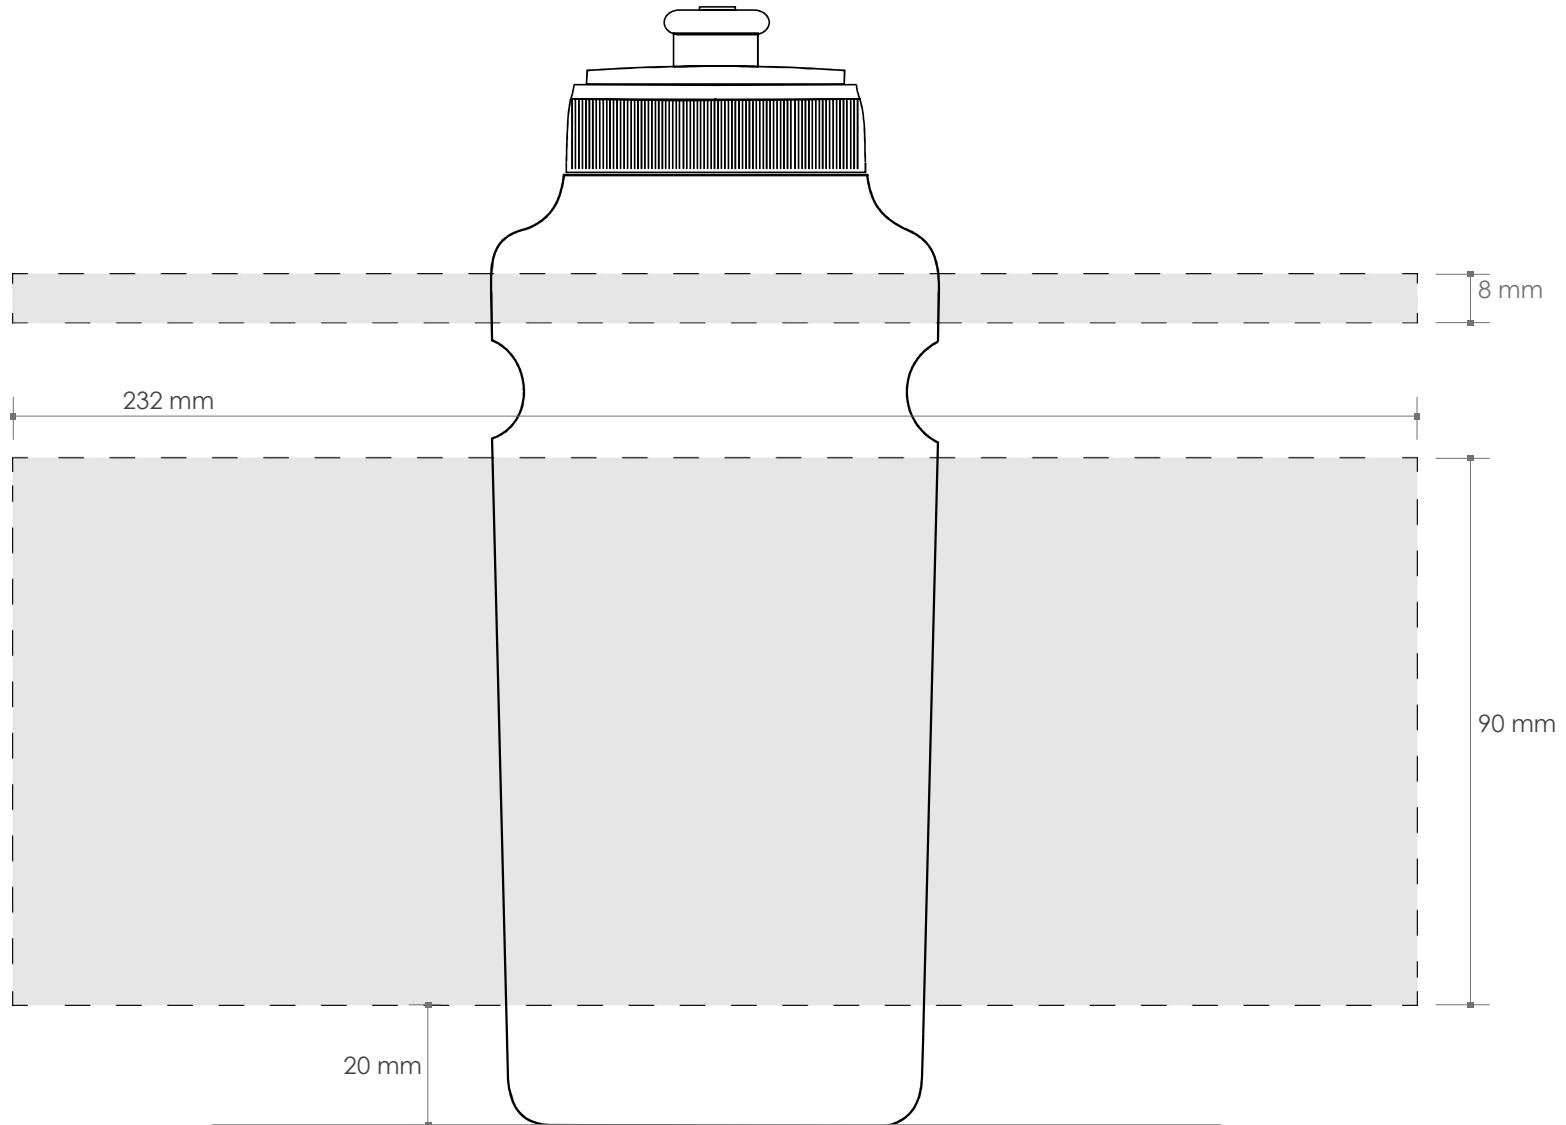

## 500cc

PrintArea

**ANDRIOLO**  
*bottle your ideas*

The impression can not close on the circumference of the bottle:  
it's necessary to consider a non-printable area (approx. 0,8 cm width)