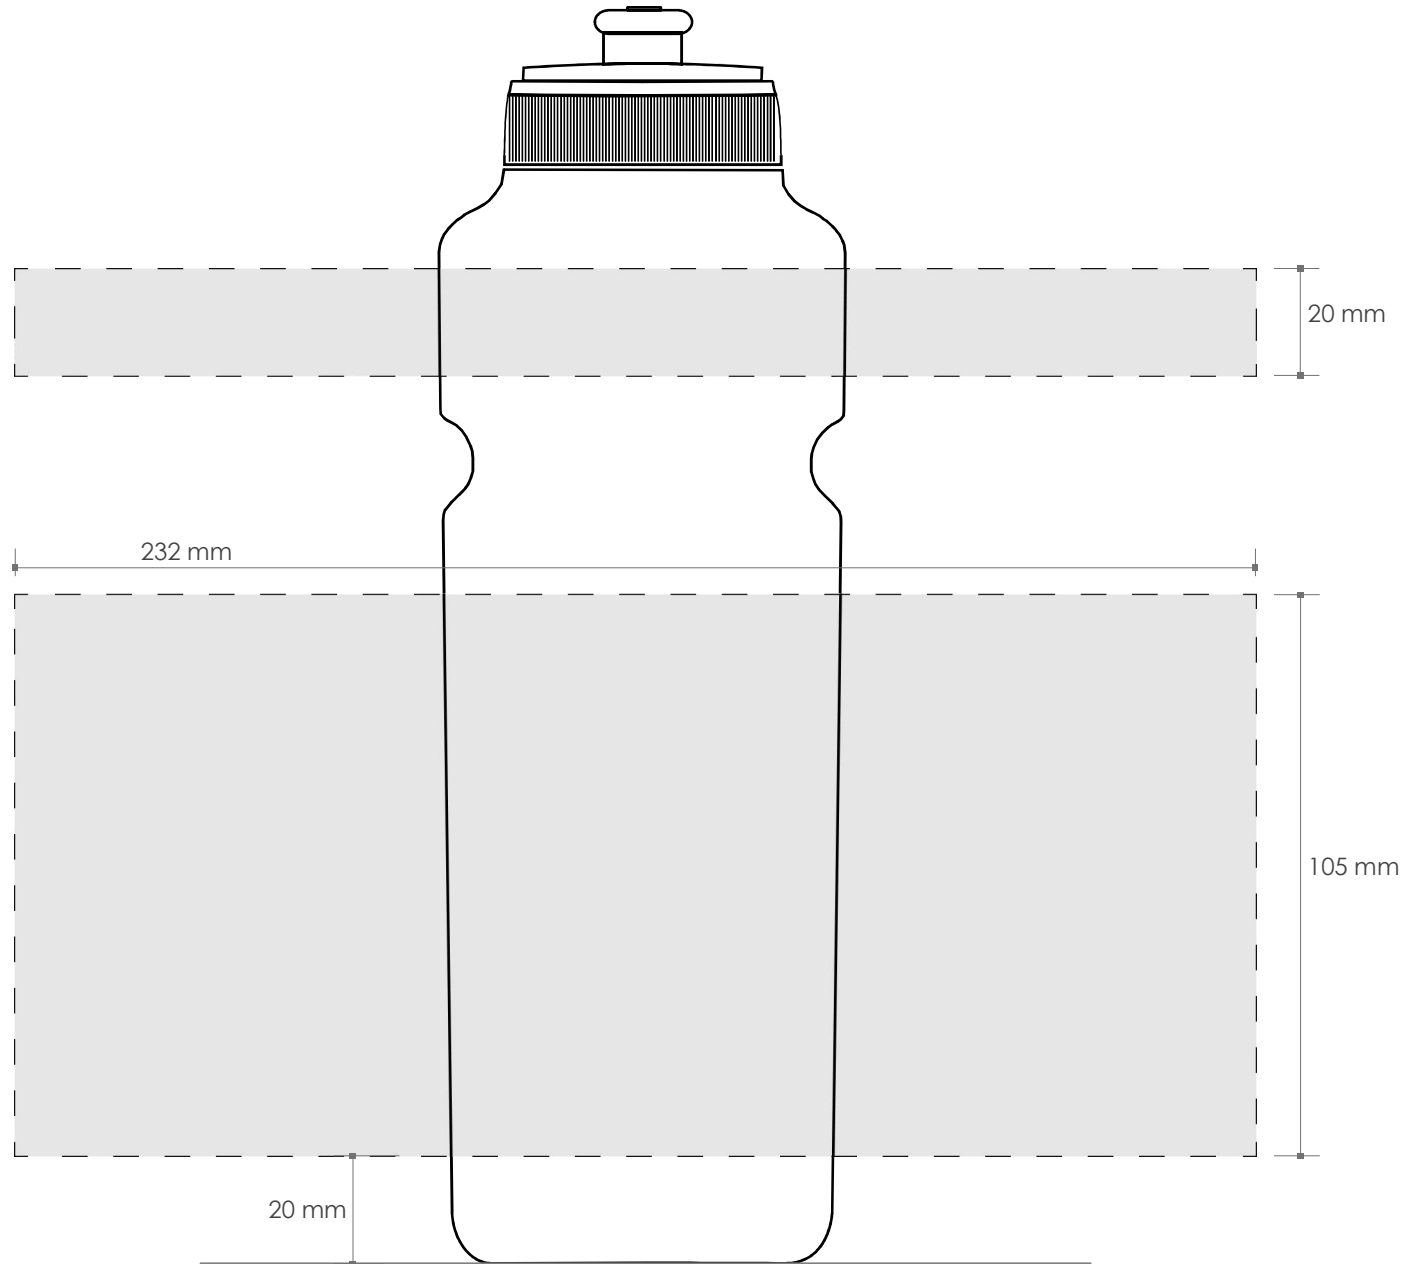

Aquamax

750cc

PrintArea

The impression can not close on the circumference of the bottle:
it's necessary to consider a non-printable area (approx. 0,8 cm width)