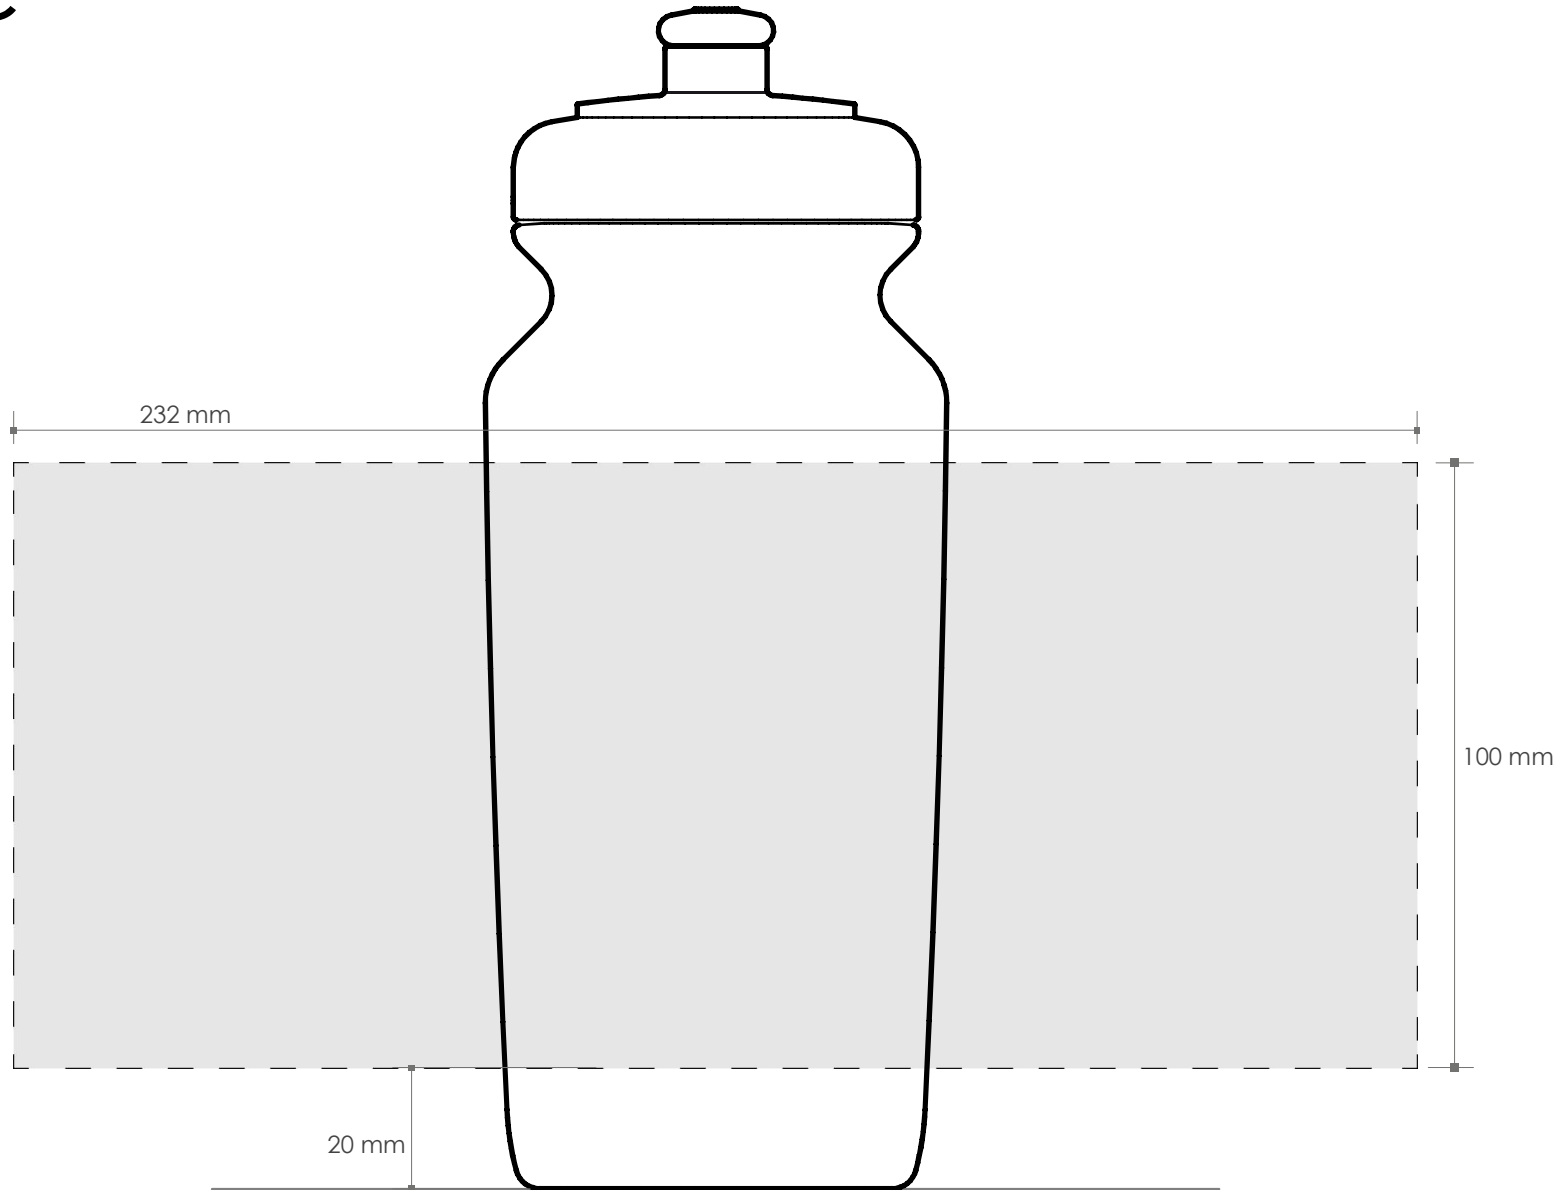

# FOX

500cc

## PrintArea

ANDRIOLO  
*bottle your ideas*

The impression can not close on the circumference of the bottle:  
it's necessary to consider a non-printable area (approx. 0,8 cm width)