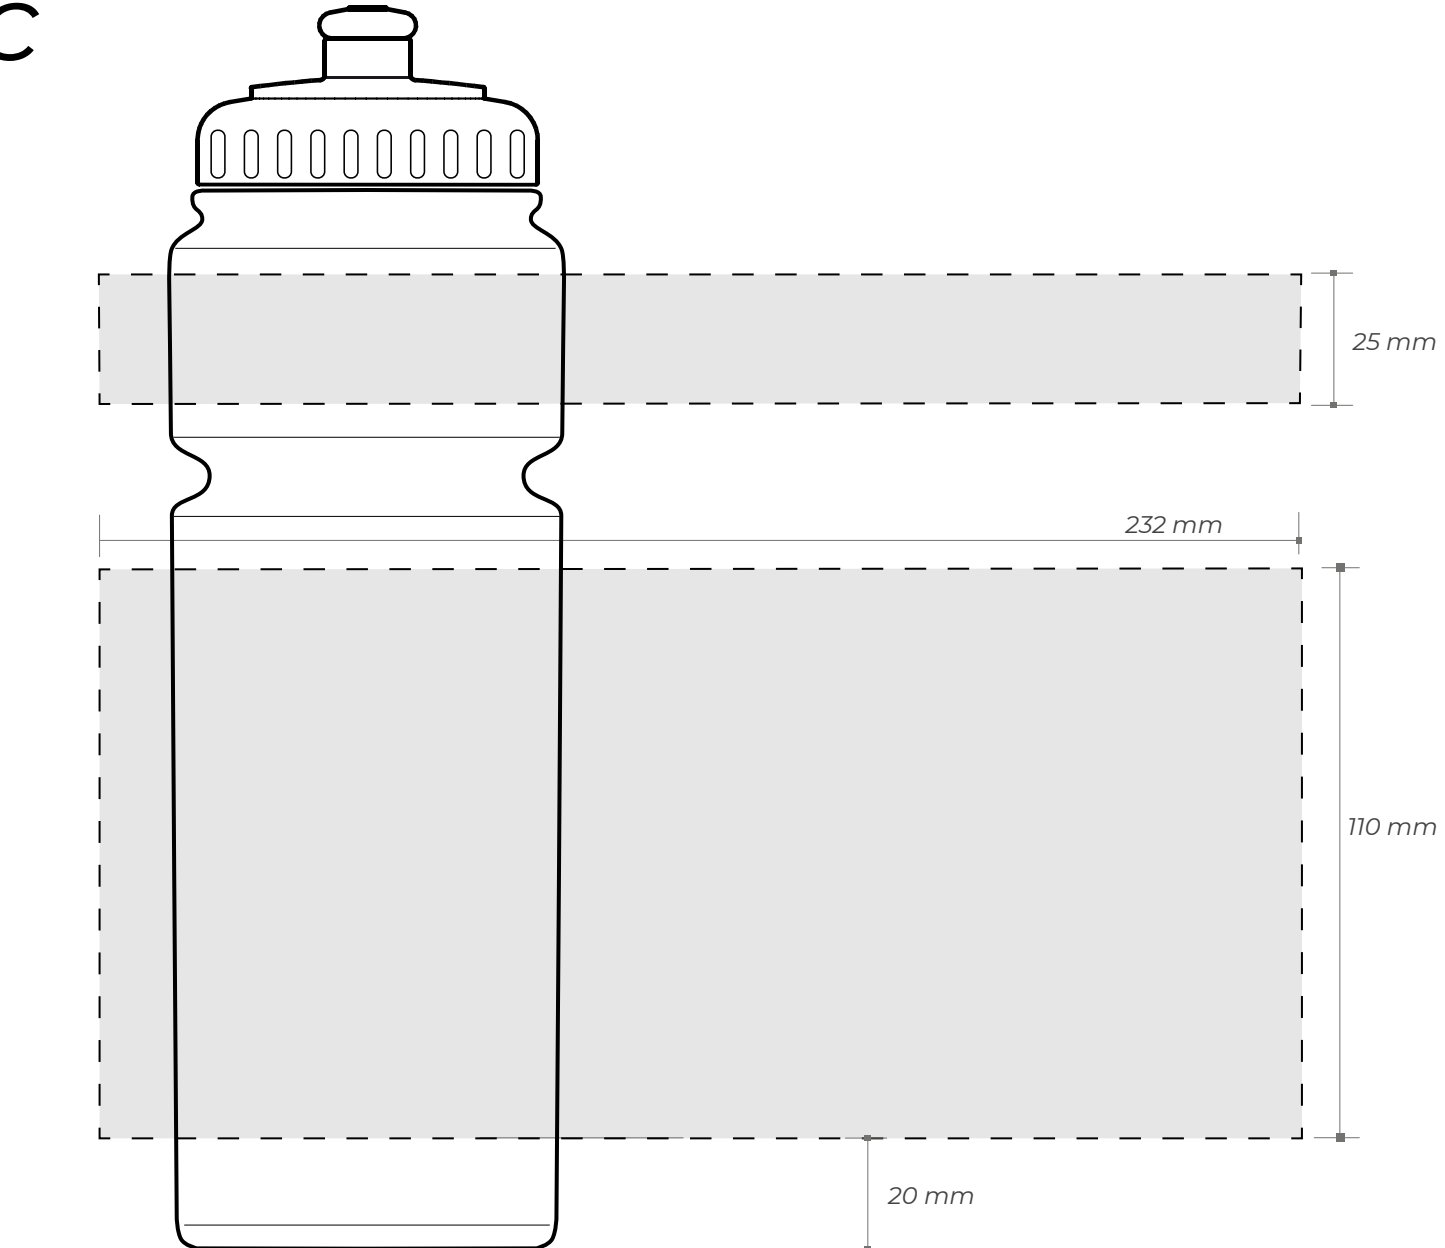

FOX

750cc

ULTRA CAP

PrintArea

ANDRIOLO
bottle your ideas

*The impression can not close on the circumference of the bottle:
it's necessary to consider a non-printable area (approx. 0,8 cm width)*

FOX

750cc

LEO CAP

PrintArea

ANDRIOLO
bottle your ideas

*The impression can not close on the circumference of the bottle:
it's necessary to consider a non-printable area (approx. 0,8 cm width)*