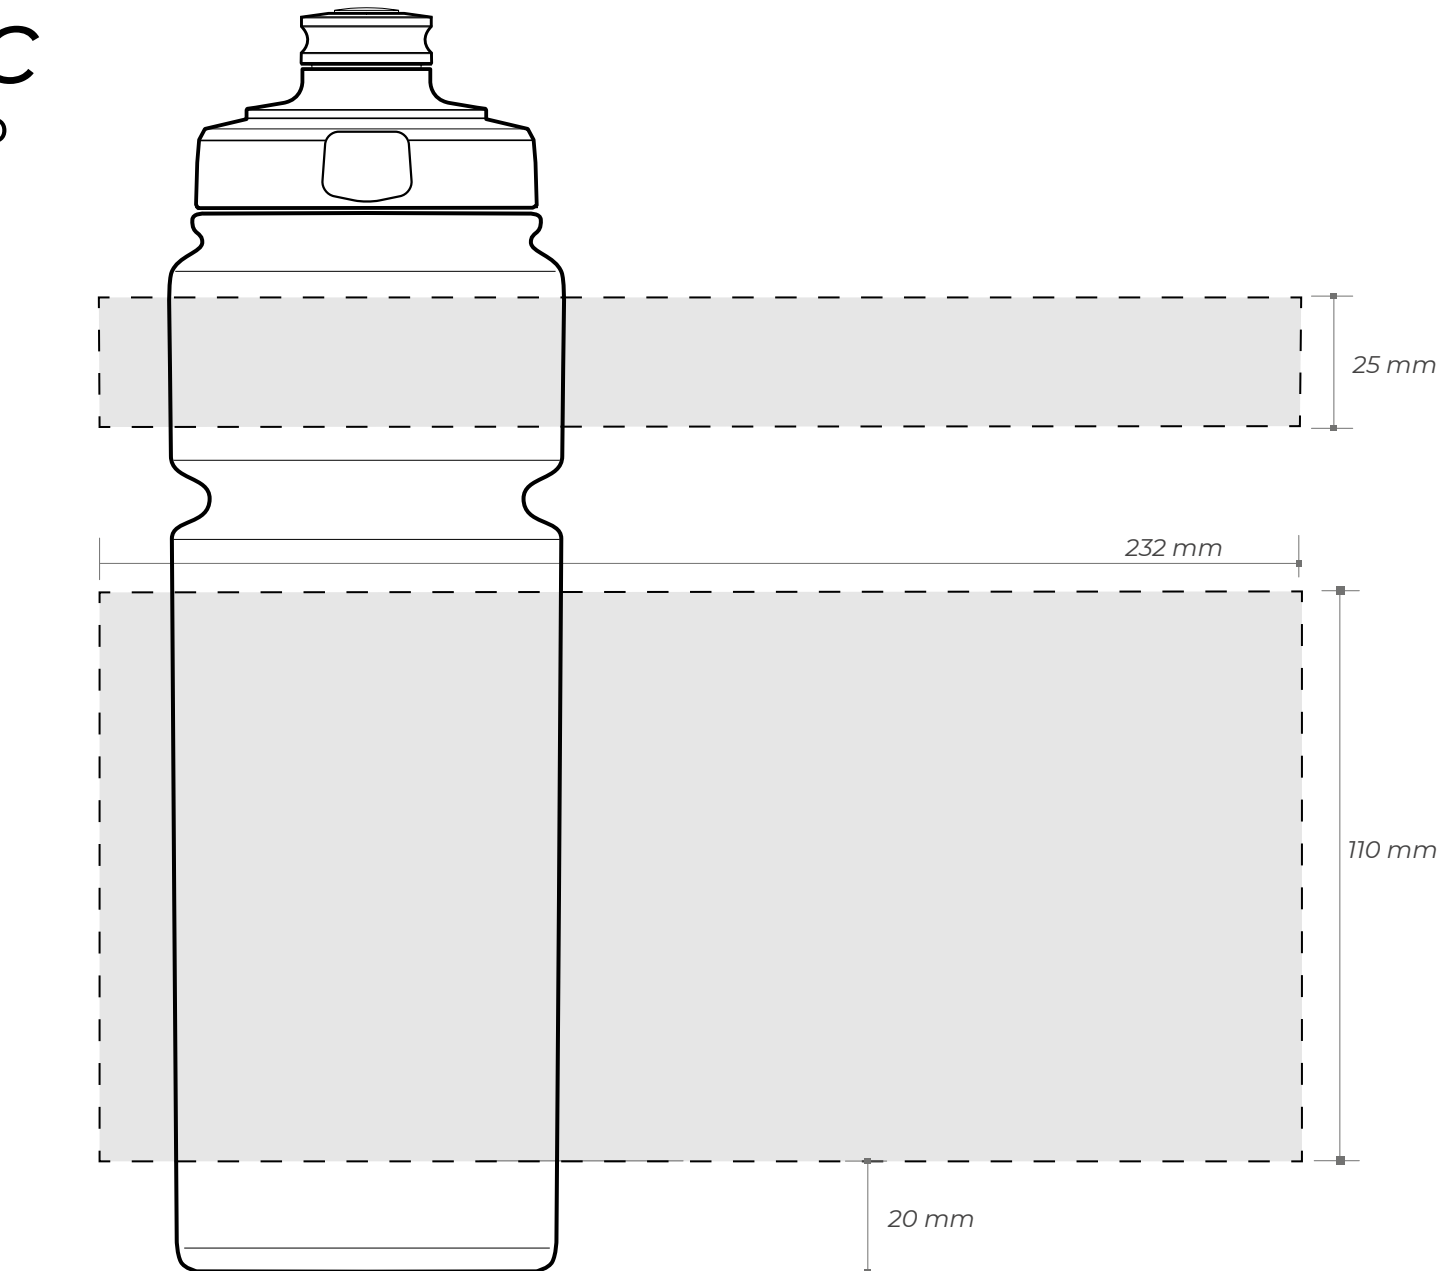

FOX

750cc

ULTRA CAP

PrintArea

ANDRIOLO
bottle your ideas

*The impression can not close on the circumference of the bottle:
it's necessary to consider a non-printable area (approx. 0,8 cm width)*

FOX

750cc

LEO CAP

PrintArea

ANDRIOLO
bottle your ideas

*The impression can not close on the circumference of the bottle:
it's necessary to consider a non-printable area (approx. 0,8 cm width)*