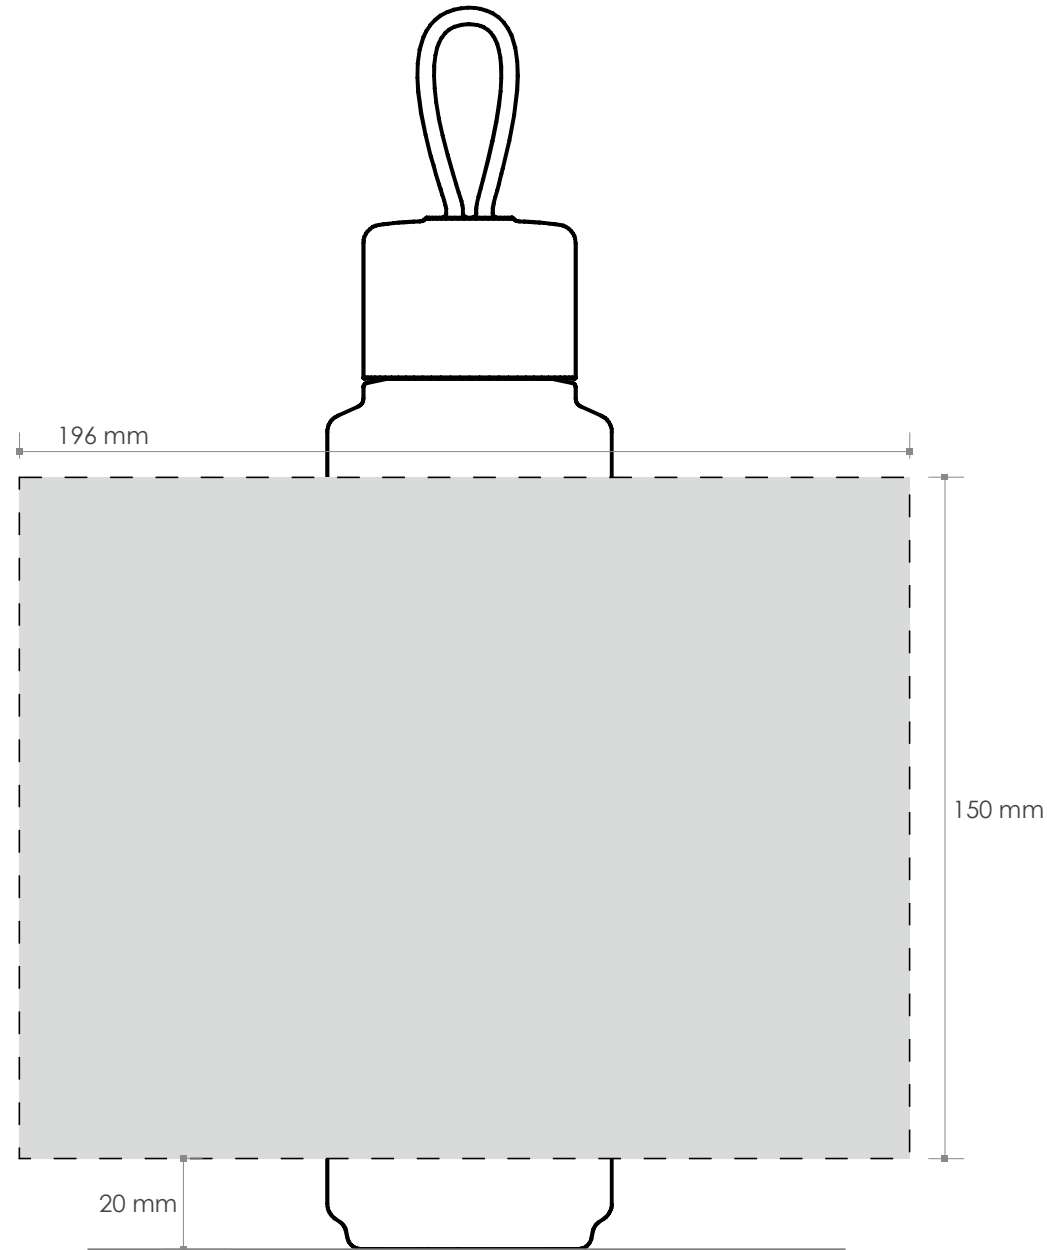

IknoS+ 550cc

PrintArea

ANDRIOLO
bottle your ideas

The impression can not close on the circumference of the bottle:
it's necessary to consider a non-printable area (approx. 0,8 cm width)