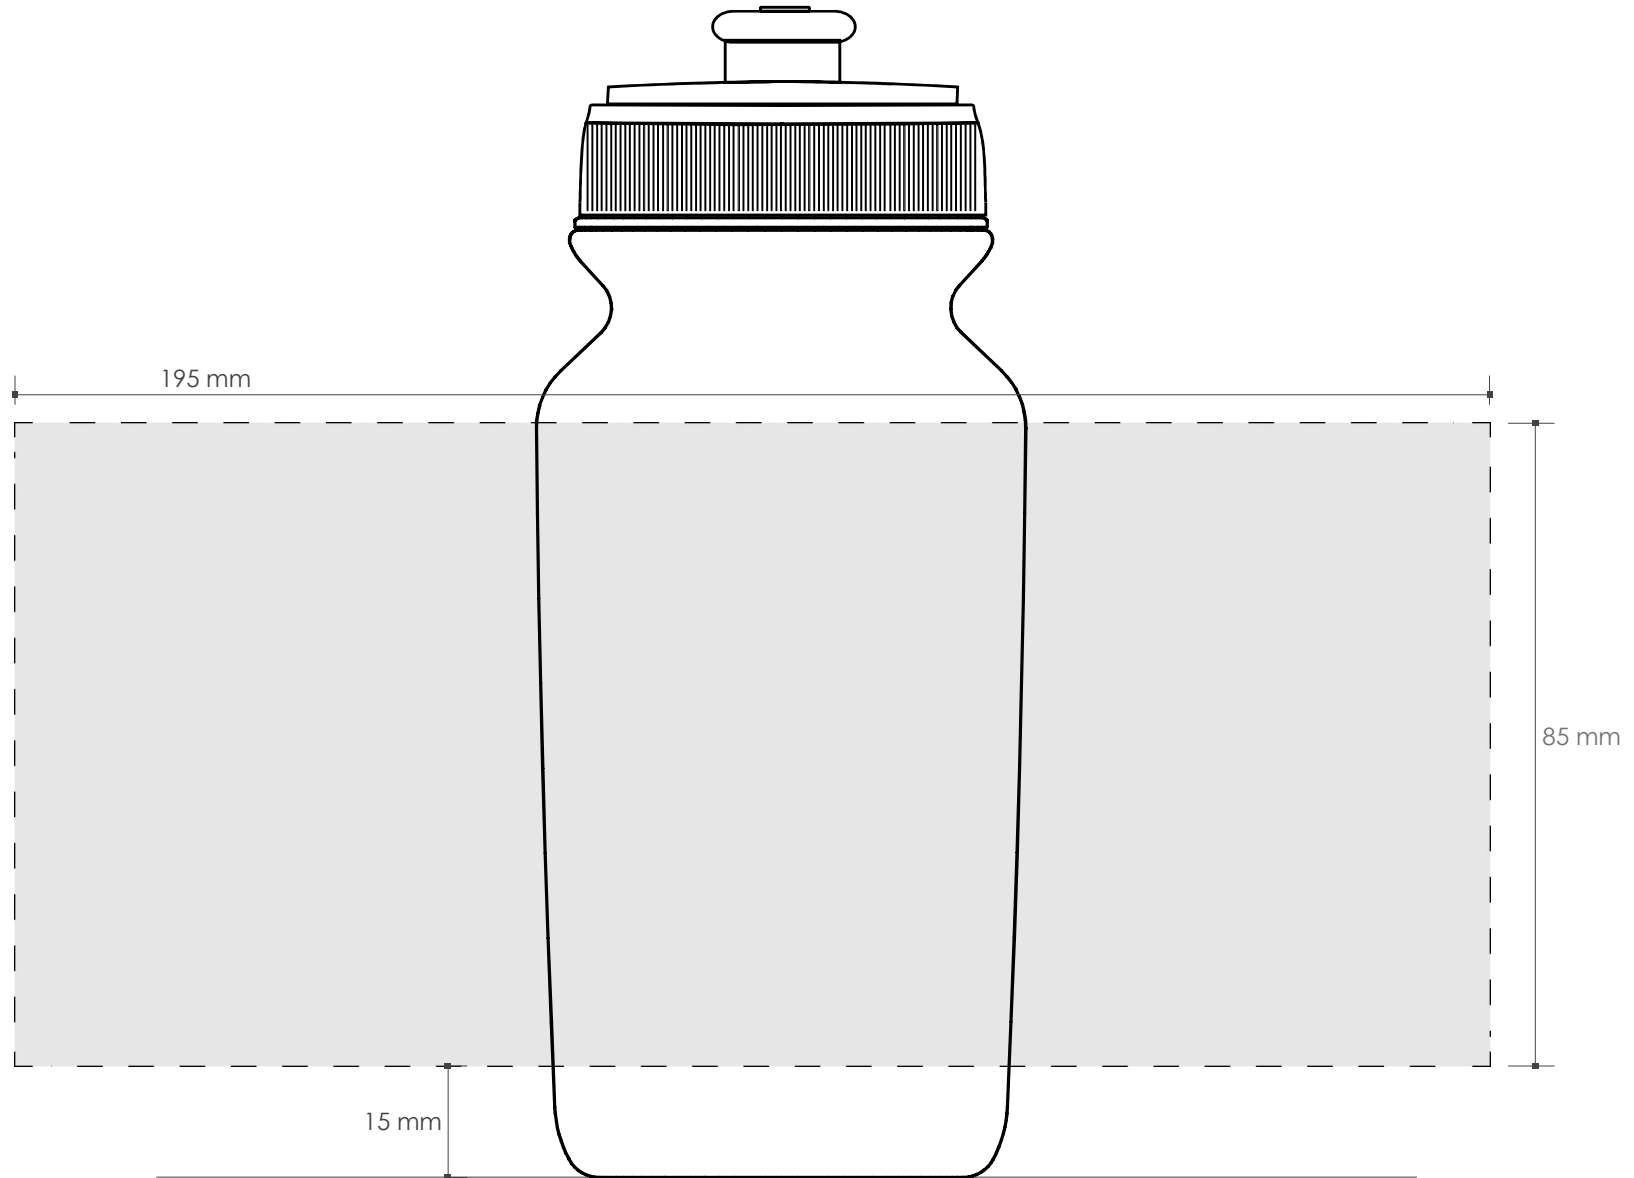

# Bic

380cc

## PrintArea

ANDRIOLO  
*bottle your ideas*

The impression can not close on the circumference of the bottle:  
it's necessary to consider a non-printable area (approx. 0,8 cm width)